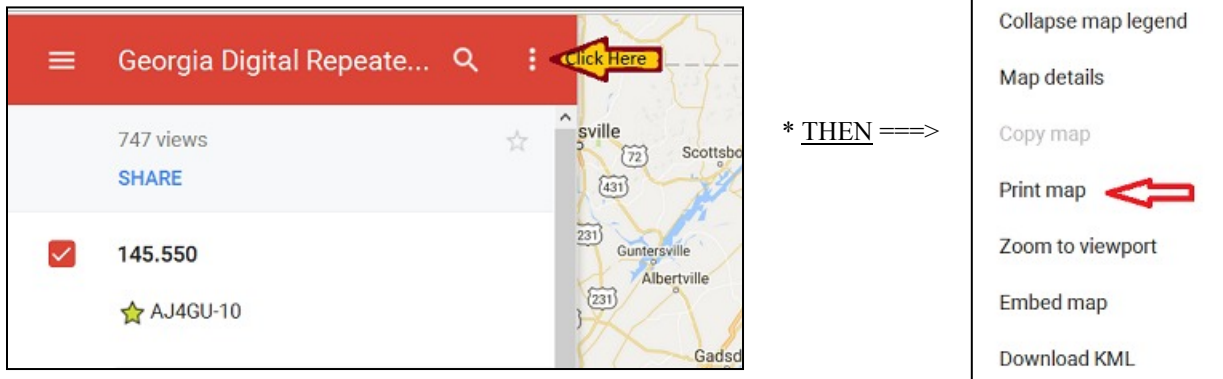

Map of the Digipeters and Gateways in Georgia

Created by Stephen Price, KK4YQV

LINK: <https://drive.google.com/open?id=1xrL6fuBZsL2DLuJkbqSiafnWxIM&usp=sharing>

The map layers have been separated by frequencies. Each set of frequencies is represented by a different color. Under the frequencies are the callsigns of the various stations listed.

1. A Digipeter has an icon of a circle.
   - A Winlink Gateway has an icon of a star.
2. We can change these later, but for now this is how they are.

A .pdf version can be printed by:

Clicking on the 3-dots (as seen below)

NOTE: As a side note, when trying to save the document as a .pdf, one might want to change the paper options to A3, this will allow the entire map to be saved as a single page pdf file.

Please help us to keep this map maintained, current, and useful

- Find more Digipeters and Gateways
- Confirm Digipeter and Gateway Frequency
- Confirm Digipeter and Gateway Callsign
- Confirm Digipeter and Gateway Address/Location on Map
- Confirm Digipeter to Gateway Communication. A confirmed communication between a Digipeter and a gateway will be represented by a line drawn between them.
- Remove discontinued Digipeters and Gateways

Any help in accomplishing these tasks would be appreciated. We currently need a volunteer to handle South Georgia and it would be much appreciated.

Please contact Stephen (kk4yqv@gmail.com) for access to do updates.

Future Map additions:

- APRS igates and repeaters
- BPQ32 Servers

73, Stephen Price, KK4YQV
EC Cherokee County ARES
KK4YQV@Gmail.com
October 5, 2016